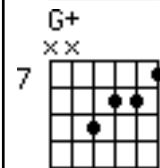

All My Loving

John Lennon and Paul McCartney

Am D7
Close your eyes and I'll kiss you

G Em
Tomorrow I'll miss you

C Am F D7
Remember I'll always be true

Am D7
And then while I'm away

G Em
I'll write home everyday

C D G
And I'll send all my loving to you

Em G+ G
All my loving - I will send to you

Em G+ G
All my loving - Darling I'll be true

Am D7
I'll pretend that I'm kissing

G Em
The lips I am missing

C Am F D7
And hope that my dreams will come true

Am D7
And then while I'm away

G Em
I'll write home everyday

C D G
And I'll send all my loving to you

Em G+ G
All my loving - I will send to you

Em G+ G
All my loving - Darling I'll be true

(Repeat last verse)