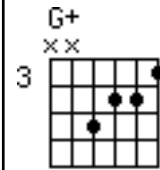

All My Loving

John Lennon and Paul McCartney

Am D7
Close your eyes and I'll kiss you

G Em
Tomorrow I'll miss you

C Am F D7
Remember I'll always be true

Am D7
And then while I'm away

G Em
I'll write home everyday

C D G
And I'll send all my loving to you

Em G+ G
All my loving - I will send to you

Em G+ G
All my loving - Darling I'll be true

Am D7
I'll pretend that I'm kissing

G Em
The lips I am missing

C Am F D7
And hope that my dreams will come true

Am D7
And then while I'm away

G Em
I'll write home everyday

C D G
And I'll send all my loving to you

Em G+ G
All my loving - I will send to you

Em G+ G
All my loving - Darling I'll be true

(Repeat last verse)