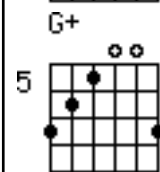

All My Loving

John Lennon and Paul McCartney

Am D7
Close your eyes and I'll kiss you

G Em
Tomorrow I'll miss you

C Am F D7
Remember I'll always be true

Am D7
And then while I'm away

G Em
I'll write home everyday

C D G
And I'll send all my loving to you

Em G+ G
All my loving - I will send to you

Em G+ G
All my loving - Darling I'll be true

Am D7
I'll pretend that I'm kissing

G Em
The lips I am missing

C Am F D7
And hope that my dreams will come true

Am D7
And then while I'm away

G Em
I'll write home everyday

C D G
And I'll send all my loving to you

Em G+ G
All my loving - I will send to you

Em G+ G
All my loving - Darling I'll be true

(Repeat last verse)