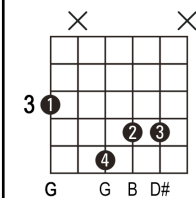

All My Loving

John Lennon and Paul McCartney

Am D7
Close your eyes and I'll kiss you

G Em
Tomorrow I'll miss you

C Am F D7
Remember I'll always be true

Am D7
And then while I'm away

G Em
I'll write home everyday

C D G
And I'll send all my loving to you

Em G+ G
All my loving - I will send to you

Em G+ G
All my loving - Darling I'll be true

Am D7
I'll pretend that I'm kissing

G Em
The lips I am missing

C Am F D7
And hope that my dreams will come true

Am D7
And then while I'm away

G Em
I'll write home everyday

C D G
And I'll send all my loving to you

Em G+ G
All my loving - I will send to you

Em G+ G
All my loving - Darling I'll be true

(Repeat last verse)