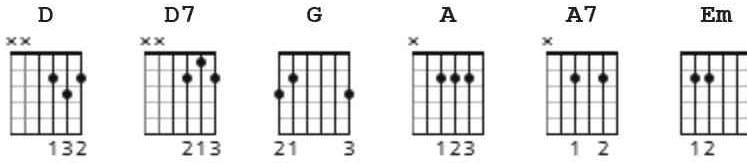

Away In A Manger Chords by Misc Christmas

Difficulty: beginner
Tuning: E A D G B E
Key: G

CHORDS

STRUMMING

100 bpm

AWAY IN A MANGER

Chords for the most popular musical setting in the United States, commonly known as "Mueller". The melody was first published, under the title "Luther's Cradle Hymn", by James R. Murray in his collection Dainty Songs for Little Lads and Lasses (1887).

Listen to the melody here. Transpose this chord sheet -2 to match the key: https://en.wikipedia.org/wiki/Away_in_a_Manger#%22Mueller%22

[Verse 1]

D **D7** **G** **D**
 Away in a manger, no crib for a bed,
A **A** **G** **D**
 The little Lord Jesus, lay down his sweet head.
D **D7** **G** **D**
 The stars in the bright sky, looked down where he lay
A7 **D** **Em** **A7** **D**
 The little Lord Jesus, asleep on the hay.

[Verse 2]

D **D7** **G** **D**
 The cattle are lowing, the baby awakes;
A **A** **G** **D**
 But little Lord Jesus, no crying he makes.

D **D7** **G** **D**
I love thee, Lord Jesus, look down from the sky,
A7 **D** **Em** **A7 D**
And stay by my bedside, till morning is nigh.

[Verse 3]

D **D7** **G** **D**
Be near me Lord Jesus, I ask thee to stay,
A **A** **G** **D**
Close by me forever, and love me I pray.
D **D7** **G** **D**
Bless all the dear children, in thy tender care,
A7 **D** **Em** **A7 D**
And fit us for heaven, to live with thee there.