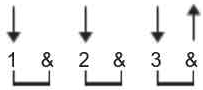

Away In A Manger Chords by Misc Christmas

Difficulty: beginner
Tuning: E A D G B E
Key: G

CHORDS

STRUMMING

100 bpm

AWAY IN A MANGER

Chords for the most popular musical setting in the United States, commonly known as "Mueller". The melody was first published, under the title "Luther's Cradle Hymn", by James R. Murray in his collection Dainty Songs for Little Lads and Lasses (1887).

Listen to the melody here. Transpose this chord sheet -2 to match the key: https://en.wikipedia.org/wiki/Away_in_a_Manger#%22Mueller%22

[Verse 1]

D **D7** **G** **D**
 Away in a manger, no crib for a bed,
A **A** **G** **D**
 The little Lord Jesus, lay down his sweet head.
D **D7** **G** **D**
 The stars in the bright sky, looked down where he lay
A7 **D** **Em** **A7** **D**
 The little Lord Jesus, asleep on the hay.

[Verse 2]

D **D7** **G** **D**
 The cattle are lowing, the baby awakes;
A **A** **G** **D**
 But little Lord Jesus, no crying he makes.

D **D7** **G** **D**
I love thee, Lord Jesus, look down from the sky,
A7 **D** **Em** **A7 D**
And stay by my bedside, till morning is nigh.

[Verse 3]

D **D7** **G** **D**
Be near me Lord Jesus, I ask thee to stay,
A **A** **G** **D**
Close by me forever, and love me I pray.
D **D7** **G** **D**
Bless all the dear children, in thy tender care,
A7 **D** **Em** **A7 D**
And fit us for heaven, to live with thee there.