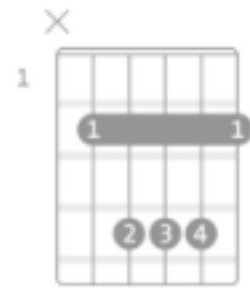

Graveyard Train

Play using the A shape, several frets up for the first E, then slide down for the D (still using the A shape), down again to B, then an open E.

E

D

B

E D B E (x4)
 E D B E
 On the highway,
 E D B E
 E D B E E
 thirty people lost their lives.
 D B E
 E D B E
 E D B E
 On the highway,
 E D B E
 E D B E E
 thirty people lost their lives.
 D B E
 E D B E
 E D B E
 Well, I had some words to holler,
 E D B E
 E D B E
 and my rosie took a ride.

Graveyard Train

In the moonlight,
see the greyhound rollin on.
In the moonlight,
see the greyhound rollin on.
Flyin through the crossroads, rosie ran into the hound.

For the graveyard,
thirty boxes made of bone.
For the graveyard,
thirty boxes made of bone.
Mister undertaker, take this coffin from my home.