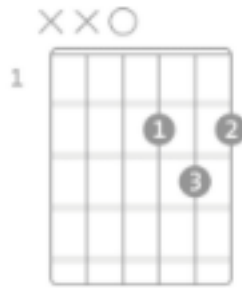

Graveyard Train

Play using the A shape, several frets up for the first E, then slide down for the D (still using the A shape), down again to B, then an open E.

E

D

B

E D B E (x4)
 E D B E
 On the highway,
 E D B E
 E D B E E
 thirty people lost their lives.
 D B E
 E D B E
 E D B E
 On the highway,
 E D B E
 E D B E E
 thirty people lost their lives.
 D B E
 E D B E
 E D B E
 Well, I had some words to holler,
 E D B E
 E D B E
 and my rosie took a ride.

Graveyard Train

In the moonlight,
see the greyhound rollin on.
In the moonlight,
see the greyhound rollin on.
Flyin through the crossroads, rosie ran into the hound.

For the graveyard,
thirty boxes made of bone.
For the graveyard,
thirty boxes made of bone.
Mister undertaker, take this coffin from my home.

In the midnight,
hear me cryin out her name.
In the midnight,
hear me cryin out her name.
Im standin on the railroad, waitin for the graveyard
train.

On the highway,
thirty people turned to stone.
On the highway,
thirty people turned to stone.
Oh, take me to the station, cause Im number thirty-one.