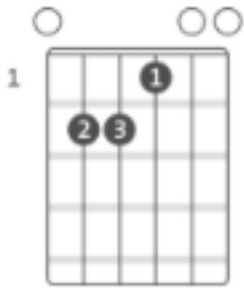

Graveyard Train

Play using the A shape, several frets up for the first E, then slide down for the D (still using the A shape), down again to B, then an open E.

E

D

B

E D B E (x4)
 E D B E
 On the highway,
 E D B E
 E D B E E
 thirty people lost their lives.
 D B E
 E D B E
 E D B E
 On the highway,
 E D B E
 E D B E E
 thirty people lost their lives.
 D B E
 E D B E
 E D B E
 Well, I had some words to holler,
 E D B E
 E D B E
 and my rosie took a ride.

Graveyard Train

In the moonlight,
see the greyhound rollin on.
In the moonlight,
see the greyhound rollin on.
Flyin through the crossroads, rosie ran into the hound.

For the graveyard,
thirty boxes made of bone.
For the graveyard,
thirty boxes made of bone.
Mister undertaker, take this coffin from my home.

In the midnight,
hear me cryin out her name.
In the midnight,
hear me cryin out her name.
Im standin on the railroad, waitin for the graveyard
train.

On the highway,
thirty people turned to stone.
On the highway,
thirty people turned to stone.
Oh, take me to the station, cause Im number thirty-one.