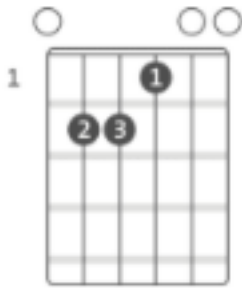

Graveyard Train

Revised 11/11/2019

Play using the A shape, several frets up for the first E, then slide down for the D (still using the A shape), down again to Bm, then an open E.

E

D

E D Bm E (x4)
 E D Bm E
 On the highway,
 E D Bm E
 E D Bm E E
 thirty people lost their lives.
 D Bm E
 E D Bm E
 E D Bm E
 On the highway,
 E D Bm E
 E D Bm E E
 thirty people lost their lives.
 D Bm E
 E D Bm E
 E D Bm E
 Well, I had some words to holler,
 E D Bm E
 E D Bm E
 and my rosie took a ride.

Graveyard Train

Revised 11/11/2019

In the moonlight,
see the greyhound rollin on.
In the moonlight,
see the greyhound rollin on.
Flyin through the crossroads, rosie ran into the hound.

For the graveyard,
thirty boxes made of bone.
For the graveyard,
thirty boxes made of bone.
Mister undertaker, take this coffin from my home.

In the midnight,
hear me cryin out her name.
In the midnight,
hear me cryin out her name.
Im standin on the railroad, waitin for the graveyard
train.

On the highway,
thirty people turned to stone.
On the highway,
thirty people turned to stone.
Oh, take me to the station, cause Im number thirty-one.