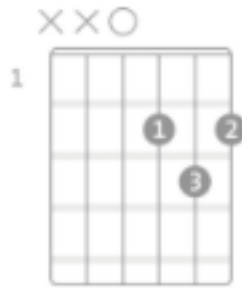

Graveyard Train

Revised 11/11/2019

Play using the A shape, several frets up for the first E, then slide down for the D (still using the A shape), down again to Bm, then an open E.

E

D

E D Bm E (x4)
 E D Bm E
 On the highway,
 E D Bm E
 E D Bm E E
 thirty people lost their lives.
 D Bm E
 E D Bm E
 E D Bm E
 On the highway,
 E D Bm E
 E D Bm E E
 thirty people lost their lives.
 D Bm E
 E D Bm E
 E D Bm E
 Well, I had some words to holler,
 E D Bm E
 E D Bm E
 and my rosie took a ride.

Graveyard Train

Revised 11/11/2019

In the moonlight,
see the greyhound rollin on.
In the moonlight,
see the greyhound rollin on.
Flyin through the crossroads, rosie ran into the hound.

For the graveyard,
thirty boxes made of bone.
For the graveyard,
thirty boxes made of bone.
Mister undertaker, take this coffin from my home.

In the midnight,
hear me cryin out her name.
In the midnight,
hear me cryin out her name.
Im standin on the railroad, waitin for the graveyard
train.

On the highway,
thirty people turned to stone.
On the highway,
thirty people turned to stone.
Oh, take me to the station, cause Im number thirty-one.