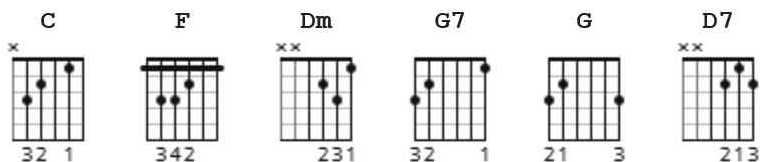

Jingle Bells Chords by Misc Christmas

Difficulty: beginner

Tuning: E A D G B E

Key: G

CHORDS

STRUMMING

104 bpm

[Verse]

C **F**
Dashing through the snow, in a one-horse open sleigh,
Dm **G7** **C**
O'er the fields we go, laughing all the way.
C **F**
Bells on bob-tails ring, making spirits bright,
Dm **G** **G7** **C** **G7**
What fun it is to ride and sing a sleighing song tonight. Oh!

[Chorus]

C **F** **C**
 Jingle bells, jingle bells, jingle all the way!
F **C**
 Oh what fun it is to ride
D7 **G7**
 In a one-horse open sleigh, hey!
C **F** **C**
 Jingle bells, jingle bells, jingle all the way!
F **C**
 Oh what fun it is to ride
G7 **C**
 In a one-horse open sleigh!

[Verse]

C **F**
 Now the ground is white, go it while you're young