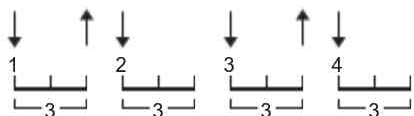

Jingle Bells Chords by Misc Christmas

Difficulty: beginner

Tuning: E A D G B E

Key: G

CHORDS

STRUMMING

104 bpm

[Verse]