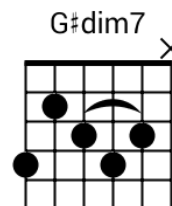

C C7
He's making a list,
F Fm
And checking it twice;
C C7 F Fm
Gonna' find out Who's naughty and nice.
C Am7 Dm7 G7 C Dm7 C
Santa Claus is coming to town

Bridge:

Gm C7 F
He sees you when you're sleeping
Gm C7 F
He knows when you're awake
Am7 DM7 GM7 G#dim7
He knows if you've been bad or good
Am7 D G7
So be good for goodness sake

Chorus

G D
Ho, ho, ho, who wouldn't go?
A7 D
Ho, ho, ho, who wouldn't go?
D G
Up on the housetop, click, click, click
D A7 D
Down through the chimney with good Saint Nick

G G
First comes the stocking Of little Nell
D A
Oh dear Santa fill it well
D G
Give her a dolly that laughs and cries
D A
One that will open and shut her eyes

G G
Next comes the stocking Of little Will
D A
Oh just see what a glorious fill
D G
Here is a hammer and lots of tacks
D A
Also a ball and a whip that cracks

Frosty, The Snow Man

C
Frosty the Snow Man
F C
Was a jolly happy soul
F C
With a corn-cob pipe and a button nose
F G7
And two eyes made out of coal

C
Frosty the Snow Man
F C
Is a fairy tale they say
F C Am
He was made of snow but the children know
F G7 C
How he came to life one day

F Em
There must have been some magic in
Dm G7 C
That old silk hat they found
G7 E7
For when they put it on his head
D7 G7
He began to dance around