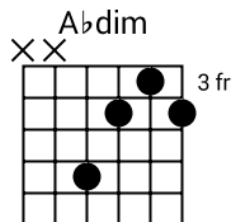

Rudolph the Red-Nosed Reindeer

Version: Mueller Community Singers

Dm7 Em G7 C
You know Dasher, and Dancer, and Prancer, and Vixen
Dm7 Em G7 C
Comet, and Cupid, and Donner and Blitzen
Am E7 Am D9 D7 G7
But do you recall the most famous reindeer of all?

C G7
Rudolph, the red-nosed reindeer had a very shiny nose

C
And if you ever saw it you would even say it glows

C G7
All of the other reindeer used to laugh and call him names

C C7
They never let poor Rudolph play in any reindeer games

F C Dm G7 C
Then one foggy Christmas eve Santa came to say

G Gmaj7 Abdim
Rudolph with your nose so bright,
Am D7 G7
won't you guide my sleigh tonight

C G7
Then all the reindeer loved him as they shouted out with glee

C
Rudolph the red-nosed reindeer you'll go down in history