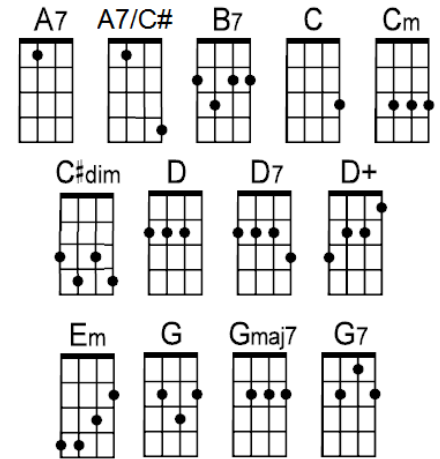

# Please Come Home for Christmas

Charles Brown, Gene Redd

G Gmaj7 G7  
Bells will be ringing this sad sad news  
C A7 A7/C#  
Oh what a Christmas to have the blues  
G C G Em A7 D D+  
My baby's gone I have no friends to wish me greetings once again

G Gmaj7 G7 C A7  
Choirs will be singing "Silent Night". Christmas carols by candlelight  
G C G Em  
Please come home for Christmas, please come home for Christmas  
A7 D7 G G7  
If not for Christmas by New Year's night

G Gmaj7 G7  
So won't you tell me you'll never more roam  
C A7 A7/C#  
Christmas and New Years will find you home  
G B7 Em C C#dim  
There'll be no more sorrow no grief and pain  
G Em A7 D7 G (D+)  
And I'll be happy, happy once again