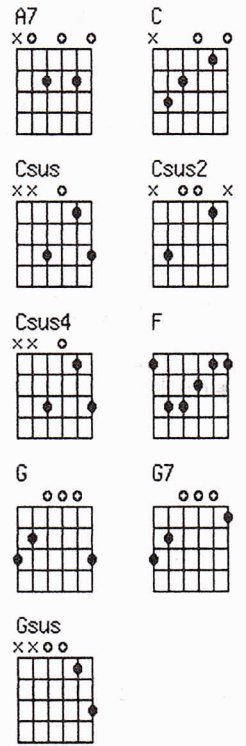

KEY: C C F G A7

PLEASE COME TO BOSTON LIVE KENNY CHESNEY

* INTRO

C F
Please come to Boston for the springtime

C F
I'm staying here with some friends and they've got lots of room

G Csus4 C Csus2 C
You can sell your paintings on the sidewalk

A7 G F
By a cafe were I hope to be working soon

C G
Please come to Boston, She said "No,
C Csus4 C Csus2 C

Boy you come home to me."

Chorus:

C G C
She said hey "Ramblin' boy, won't ya settle down?"

C G C
Boston ain't your kinda town

C F
There ain't no gold and there ain't nobody like me
G C Csus4 C

* (I'm the number one fan of the man from Tennessee) → INTRO
→ HARM x 1

(Verse 2)

C F
Please come to Denver to see the snow fall

C F
We'll move up into the mountains so far that we can't be found

G C
We'll throw "I love you" echoes down the canyon

F C
And then lie awake at night 'til they come back around

C G
Please, Come To Denver, She Said No,
Csus

Boy You Come Home To Me

Chorus

^C She said hey "Ramblin' boy, won't ya settle down?"