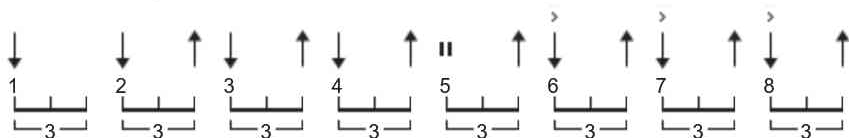

# Santa Claus Is Coming To Town Chords by Misc Christmas

Difficulty: beginner  
Tuning: E A D G B E  
Key: G

## CHORDS

## STRUMMING

WHOLE SONG (MAIN PATTERN) 140 bpm

BREAK 140 bpm

**G**

You better watch out

**C**

You better not cry

**G**