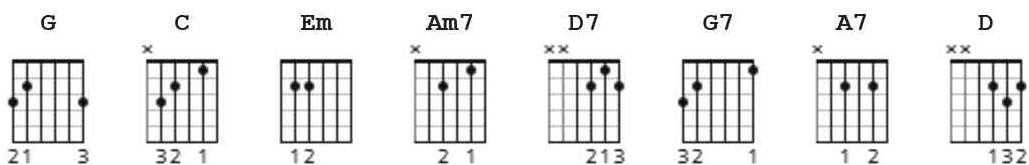

# Santa Claus Is Coming To Town Chords by Misc Christmas

Difficulty: beginner  
Tuning: E A D G B E  
Key: G

## STRUMMING

WHOLE SONG (MAIN PATTERN) 140 bpm

BREAK 140 bpm

**G**

You better watch out

**C**

You better not cry

**G**

And checking it twice;

**G** **C**

Gonna find out who's naughty and nice.

**G** **Em** **Am7** **D7** **G**

Santa Claus is coming to town

**G7**

**C**

He sees you when you're sleeping

I'm telling you why

**G** **Em** **Am7** **D7** **G**

Santa Claus is coming to town

**G** **Em** **Am7** **D7** **G**

Santa Claus is coming to town