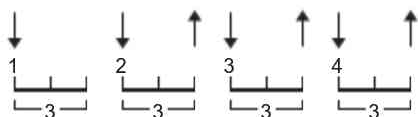

# Santa Claus Is Coming To Town Chords by Misc Christmas

Difficulty: beginner  
Tuning: E A D G B E  
Key: G

## STRUMMING

WHOLE SONG (MAIN PATTERN) 140 bpm

BREAK 140 bpm

**G**

You better watch out

**C**

You better not cry

**G**