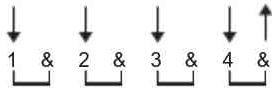

Have Yourself A Merry Little Christmas Chords by Judy Garland

Difficulty: intermediate

Tuning: E A D G B E

Key: G

CHORDS

STRUMMING

65 bpm

HAVE YOURSELF A MERRY LITTLE CHRISTMAS
 from the film MEET ME IN ST. LOUIS
 H.Martin, R.Blane