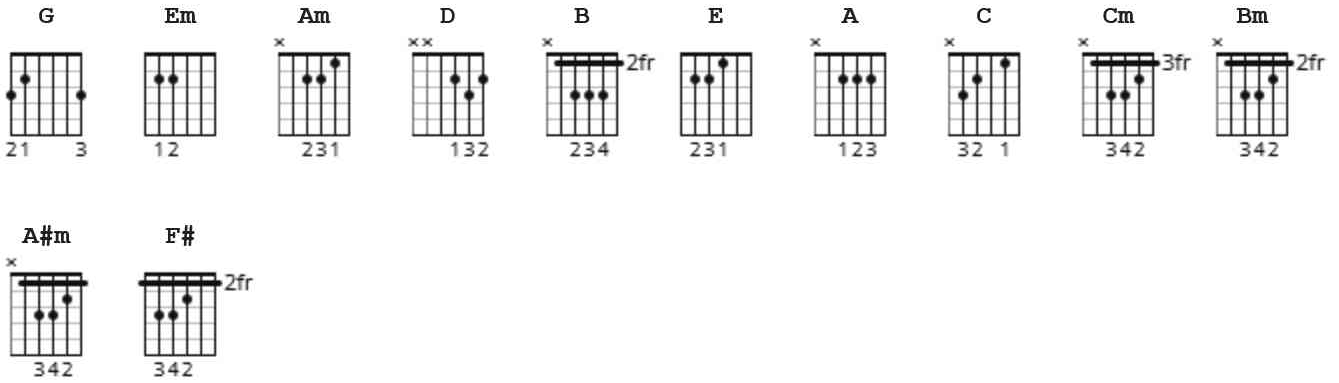

Have Yourself A Merry Little Christmas Chords by Judy Garland

Difficulty: intermediate

Tuning: E A D G B E

Key: G

CHORDS

STRUMMING

65 bpm

HAVE YOURSELF A MERRY LITTLE CHRISTMAS
 from the film MEET ME IN ST. LOUIS
 H.Martin, R.Blane

[Intro]

G Em Am D x2

[Verse 1]

G Em Am D
 Have yourself a merry little Christmas

G Em Am D
 Let your heart be light

G Em Am D B E A D
 Next year all our troubles will be out of sight

G Em Am D
 Have yourself a merry little Christmas