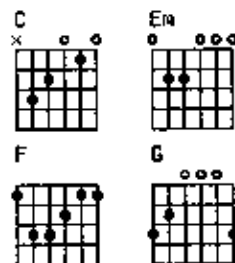

"": ?>

INTO THE MYSTIC Van Morrison

C
We were born before the wind

C
Also younger than the sun

G
'Ere the bonny boat was won

G C
As we sailed into the mystic

(verse 2)

C
Hark, now, hear the sailor's cry

C
Smell the sea and feel the sky

G
Let your soul and spirit fly

G C
Into the mystic.

(bridge)

Em F
When that foghorn blows,

C
I will be comin' home, Mmm hmmm hm

Em F
When that foghorn blows,

G
I wanna hear it, I don't have to fear it

(chorus)

C
And I wanna rock you gypsy soul

C
Just like way back in the days of old

G
And magnificently we will float

G C
Into the mystic

(SAX SOLO) C ... G ... C

(bridge)

Em F
When that foghorn blows,

C
you know I will be comin' home

Em F G
And when that foghorn whistle blows,

G
I've gotta hear it, I don't have to fear it

(ending chorus)

C
And I wanna rock your gypsy soul

C
Just like way back in the days of old