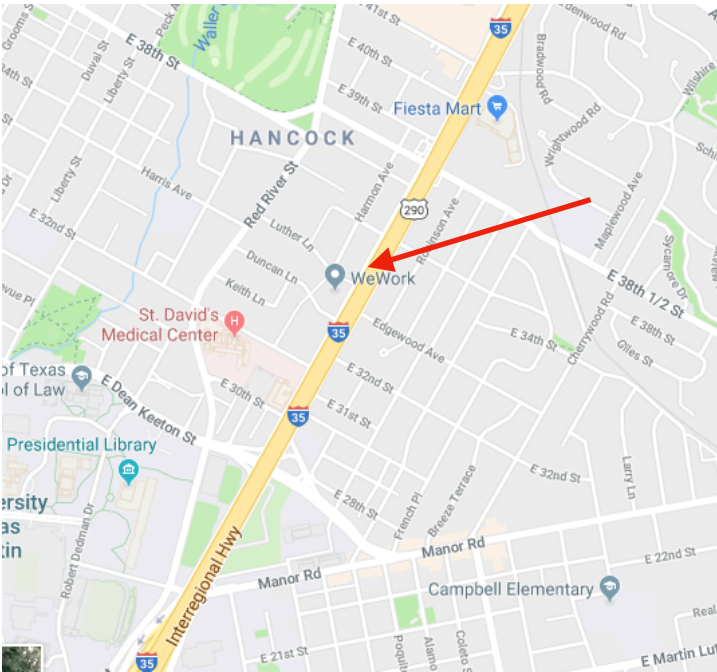

Directions to WeWork at University Park

Many GPS systems do not navigate to University Park correctly. The easiest way to work around this is to navigate to Yoshi Ramen Restaurant (3320 Harmon Ave , Austin, TX 78705) The real destination, WeWork at University Park, is across the street.

Directions from South Austin/Buda area to WeWork at University Park

Take I-35 North

Take exit 236 to merge onto N Interstate 35 Frontage Rd

Turn left onto E 38th 1/2 St

Turn left at the 1st cross street onto N Interstate 35 Frontage Rd

Turn right on Duncan Ln

Turn right at the 1st cross street (onto Harmon Avenue)

Directions from North Austin/Round Rock area to WeWork at University Park

Take I-35 South

Take exit 236A toward 32nd St/Dean Keeton

Continue on N Interstate 35 Frontage Rd.

Turn right on Duncan Ln

Turn right at the 1st cross street (onto Harmon Avenue)